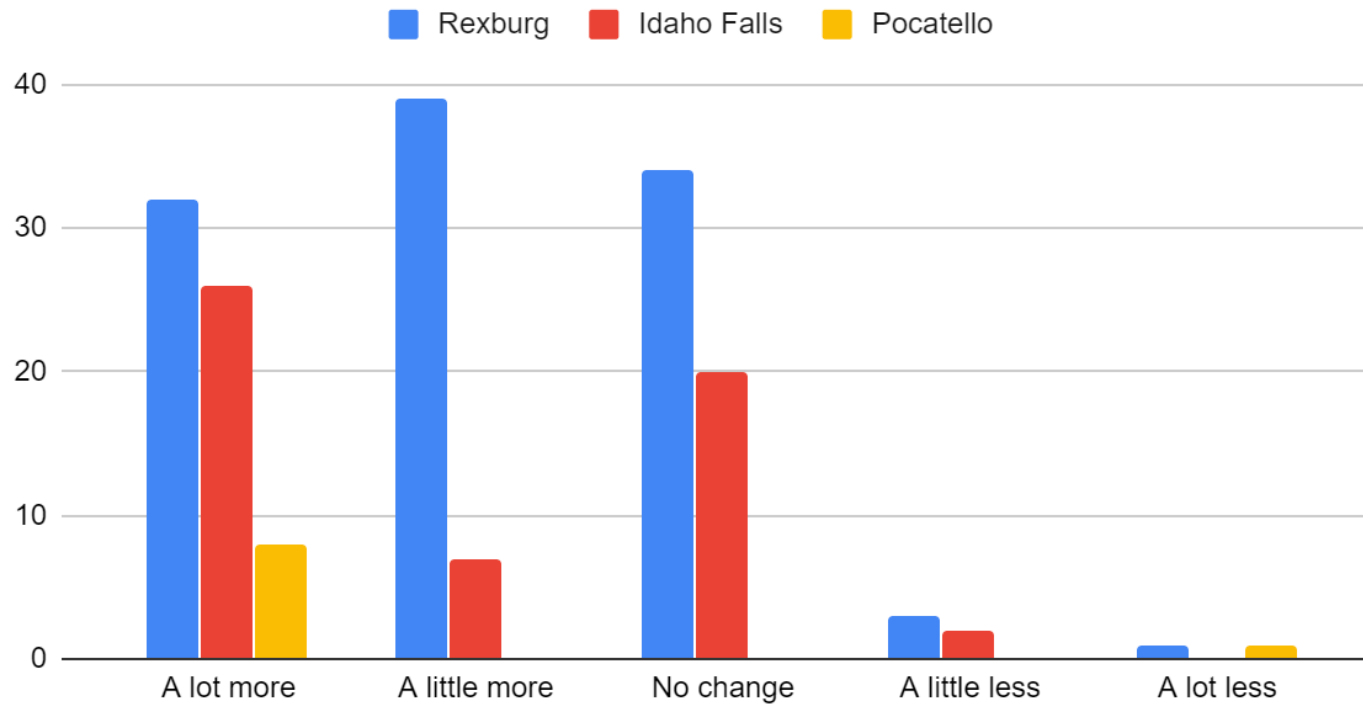

Projects at Home

How many projects have you done at home this summer compared to before COVID-19?

Rexburg
Total responses: 109

Idaho Falls
Total responses: 55

Pocatello
Total responses: 9

Polls posted in 'I <3 Life In Rexburg', 'Rexburg Garage & Yard Sale (Buy/Sell) & Community', 'Idaho Falls Classifieds', 'Life in Idaho Falls', 'Pocatello & Eastern Idaho Buy, Sell, Trade & Classifieds', 'Madison County- Buy, Sell, and Trade'