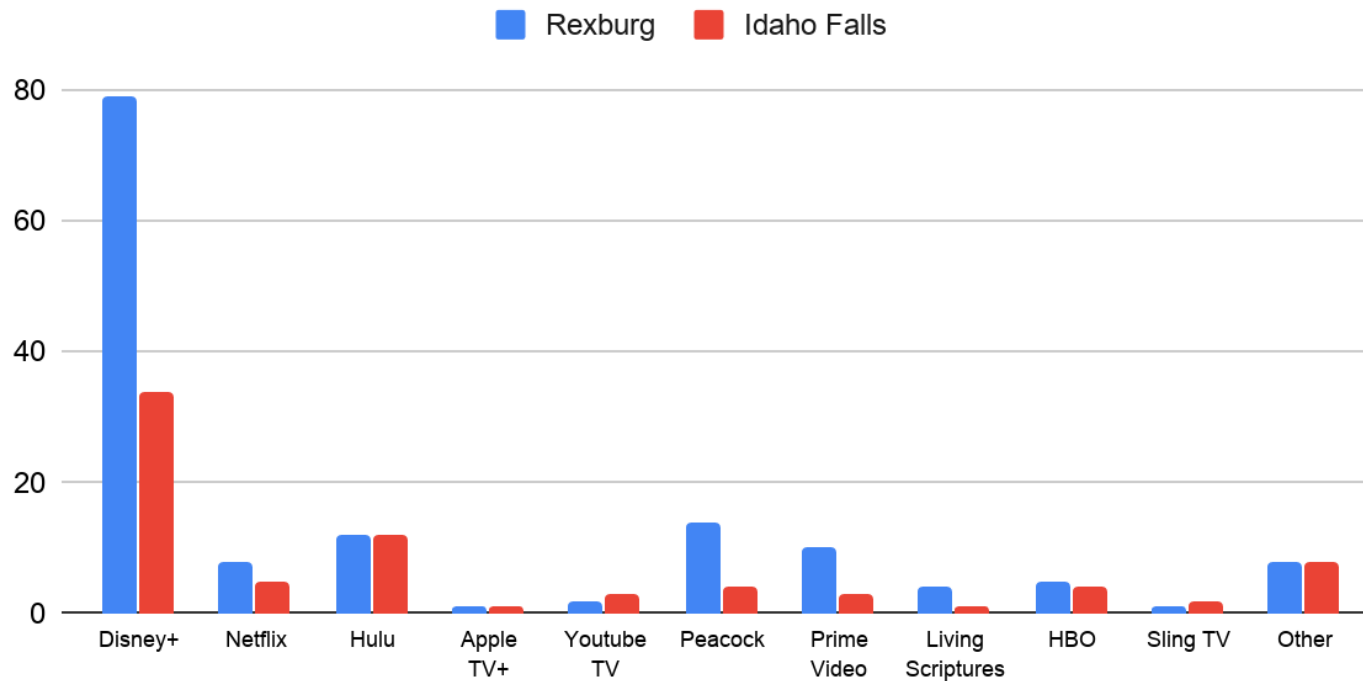

Streaming Services

What services have you signed up for since the Stay at Home order?

Rexburg
Total responses: 144

Idaho Falls
Total responses: 77

Polls posted in 'I <3 Life In Rexburg', 'Rexburg Garage & Yard Sale (Buy/Sell) & Community', 'Idaho Falls Classifieds', 'Life in Idaho Falls', 'Madison County- Buy, Sell, and Trade'