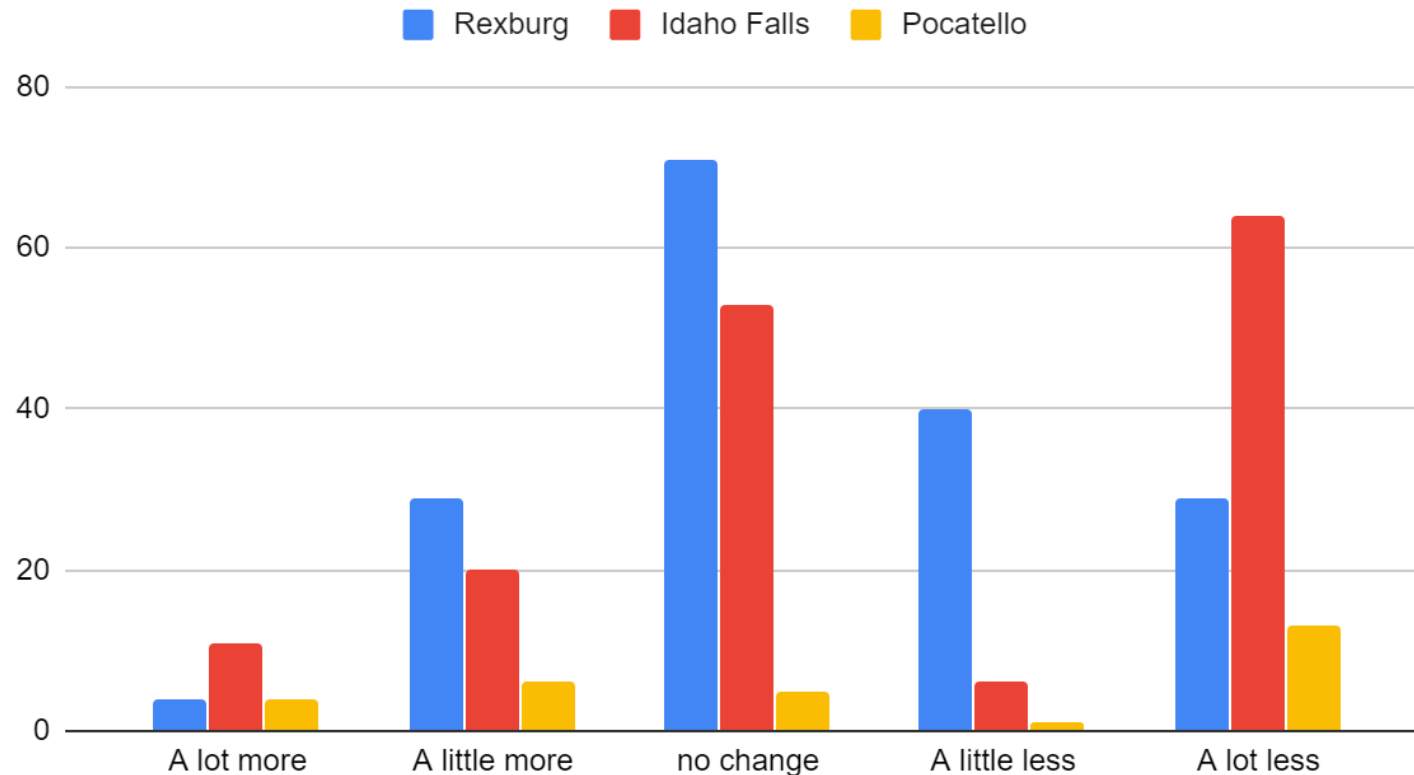

Eating Out

Do you eat out more or less since COVID-19?

Rexburg
Total responses: 173

Idaho Falls
Total responses: 154

Pocatello
Total responses: 29

Polls posted in 'I <3 Life In Rexburg', 'Rexburg Garage & Yard Sale (Buy/Sell) & Community', 'Idaho Falls Classifieds', 'Life in Idaho Falls', 'Pocatello & Eastern Idaho Buy, Sell, Trade & Classifieds', 'Madison County- Buy, Sell, and Trade'